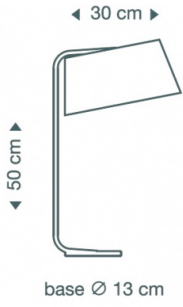

DecoDirect

Secto Design Oy: Owalo 7020

 This luminaire contains built-in LED lamps.

 } LED

The lamps cannot be changed in the luminaire.

874/2012 